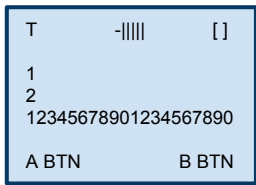

Radio Preflight Rel 1.x IDLE State

T=RF icon: T=inactive, T>=active
 -| | | | = battery icon
 []=not, [%]=connected icon
 Note: these are text representations of the icons...