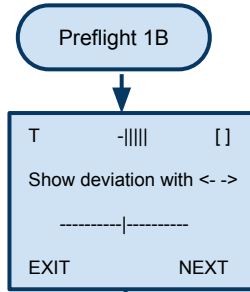

# Radio Preflight Rel 1.x PREFLIGHT 1B State

```

T      -|||||  []
1
2
12345678901234567890
A BTN      B BTN
    
```

T=RF icon: T=inactive, T>=active  
 -||||| = battery icon  
 [ ]=not, [%]=connected icon  
 Note: these are text representations of the icons...