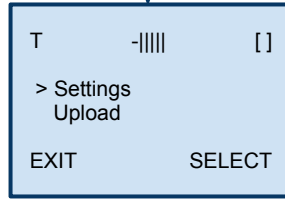

Radio Preflight Rel 1.x MENU State

Event description

T=RF icon: T=inactive, T>=active
 -||||| = battery icon
 [] =not, [%]=connected icon
 Note: these are text representations of the icons...

MENU

Menu Navigation.

Up/down arrows move through menu choices. An index is maintained for a jump table when Select is chosen. Currently selected item is prefixed by ">" symbol.
 Right/left arrows used in edit mode to choose between selections.
 Exit returns to next level up.
 Select chooses item with ">" symbol next to it.