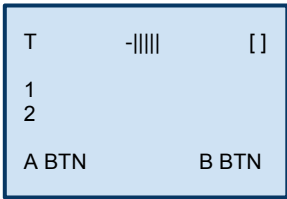

Radio Preflight Rel 1.x MENU State

Event description

T=RF icon: T=inactive, T>=active
 -||||| = battery icon
 [] =not, [%]=connected icon
 Note: these are text representations of the icons...

MENU

Menu Navigation.

Up/down arrows move through menu choices. An index is maintained for a jump table when Select is chosen. Currently selected item is prefixed by ">" symbol.
 Right/left arrows used in edit mode to choose between selections.
 Exit returns to next level up.
 Select chooses item with ">" symbol next to it.